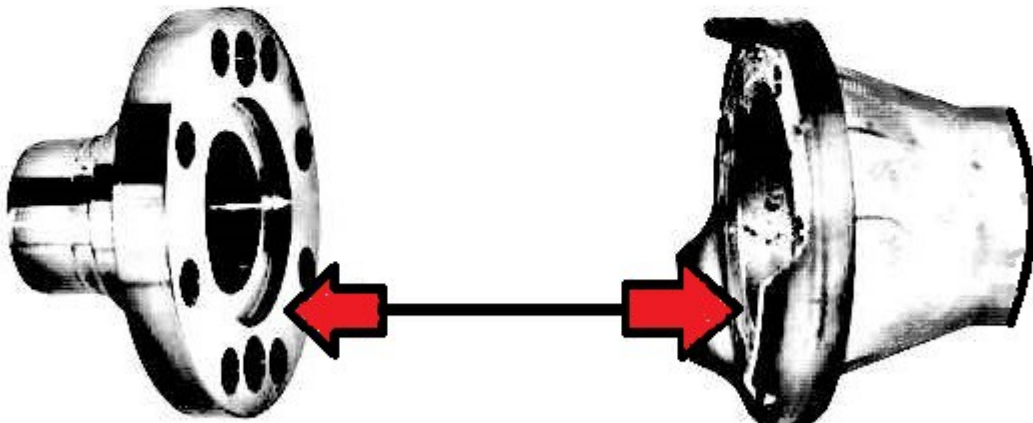

JEEP WRANGLER "JK" - '08 & UP
Measuring Front Drive Shaft

At ride height, measure between the
MOUNTING SURFACES